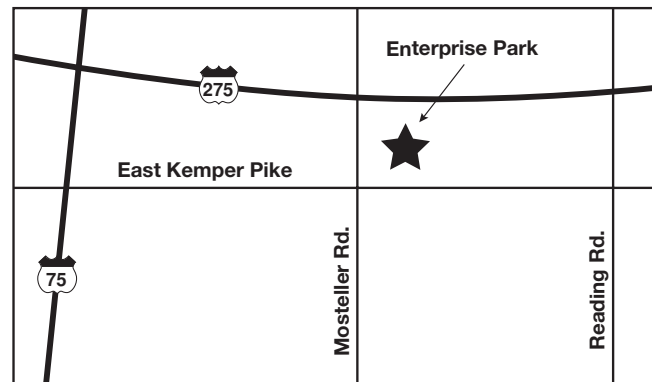

# Cincinnati Locations

Concentra Norwood  
 4623 Wesley Avenue  
 Suite C  
 Cincinnati, OH 45212  
 Mon - Fri: 8 am - 5 pm  
 513.841.1122  
 Fax: 513.366.4432

Concentra Sharonville  
 2884 East Kemper Road  
 Cincinnati, OH 45241  
 Mon - Fri: 8 am - 5 pm  
 513.771.2233  
 Fax: 513.612.3572

# Kentucky Location

Concentra CVG  
 Airport/Mineola Pike  
 1825 Airport Exchange Blvd.  
 Suite 100  
 Erlanger, KY 41018  
 Mon - Fri: 7 am - 9 pm  
 Sat: 9 am - 3 pm  
 859.647.6228  
 Fax: 859.372.6350