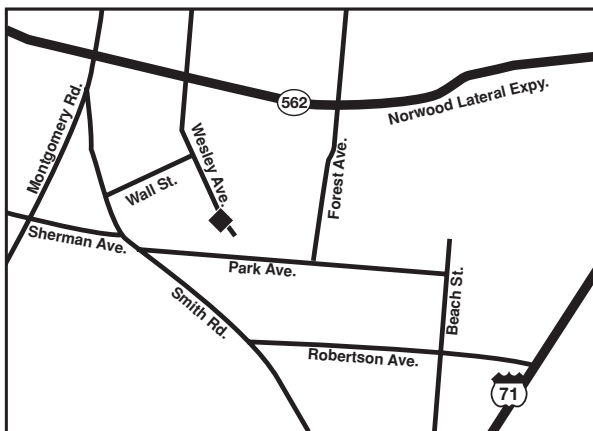

# Cincinnati Locations

Concentra Norwood  
 4623 Wesley Avenue  
 Suite C  
 Cincinnati, OH 45212  
 Mon - Fri: 8 am - 5 pm  
 513.841.1122  
 Fax: 513.366.4432

Concentra Sharonville  
 2884 East Kemper Road  
 Cincinnati, OH 45241  
 Mon - Fri: 8 am - 5 pm  
 513.771.2233  
 Fax: 513.612.3572

# Kentucky Location

Concentra CVG  
 Airport/Mineola Pike  
 1825 Airport Exchange Blvd.  
 Suite 100  
 Erlanger, KY 41018  
 Mon - Fri: 7 am - 9 pm  
 Sat: 9 am - 3 pm  
 859.647.6228  
 Fax: 859.372.6350